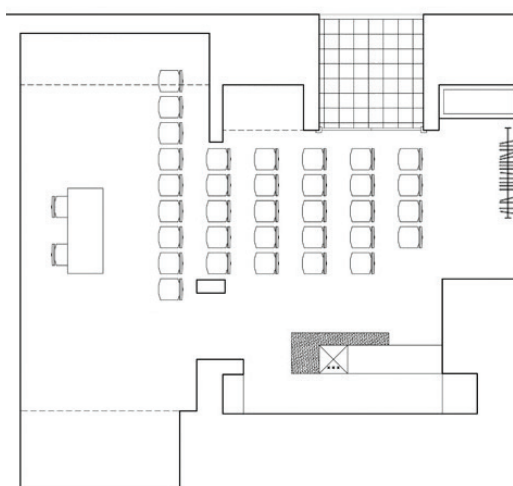

Located at just 1 km from the historical city center, San Giusto Castle, the trade fair, the race course and the Congress Center. Private garage on charge with 40 parking spaces, reachable directly from the hall of the hotel. Provided with one equipped meeting room, suited to welcome up to 35 people.

PIANO TERRA-GROUND FLOOR

Sala Meeting

SALE MEETING ROOMS	THEATRE	"U" SHAPE	CLASSROOM	BOARD-ROOM	BANQUET	SQUARE	DIMENSIONI SIZE		
							LUNGHEZZA m LENGHT m	LARGHEZZA m WIDTH m	ALTEZZA m HEIGHT m
Meeting	33	-	-	-	-	-	9,65	10,5	-