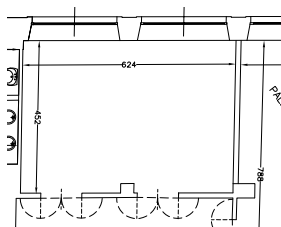

Viale Certosa, 104/106
 20156 Milano (MI)
 +39 02 39210471
 mirage.mi@bestwestern.it
 www.hotelmirage-milano.com

86 camere | rooms
3 sale meeting | meeting rooms
110 ospiti | guests

- Parcheggio auto**
Car parking
- Parcheggio bus**
Bus parking
- Zona carico e scarico merci**
Loading and unloading area
- Ristorante interno**
Restaurant on premises
- Piscina**
Swimming pool

PIANO TERRA-GROUND FLOOR

Sala Augusta

QUINTO PIANO-FIFTH FLOOR

Sala Carolina

Sala Patrizia

SALE MEETING ROOMS	THEATRE	"U" SHAPE	CLASSROOM	BOARD-ROOM	BANQUET	SQUARE	DIMENSIONI SIZE		
							LUNGHEZZA m LENGHT m	LARGHEZZA m WIDTH m	ALTEZZA m HEIGHT m
Patrizia	110	50	40	-	-	-	5,4	18	3,3
Carolina	30	16	16	-	-	-	4	7	2,7
Augusta	26	13	16	-	-	-	4,5	6,5	3